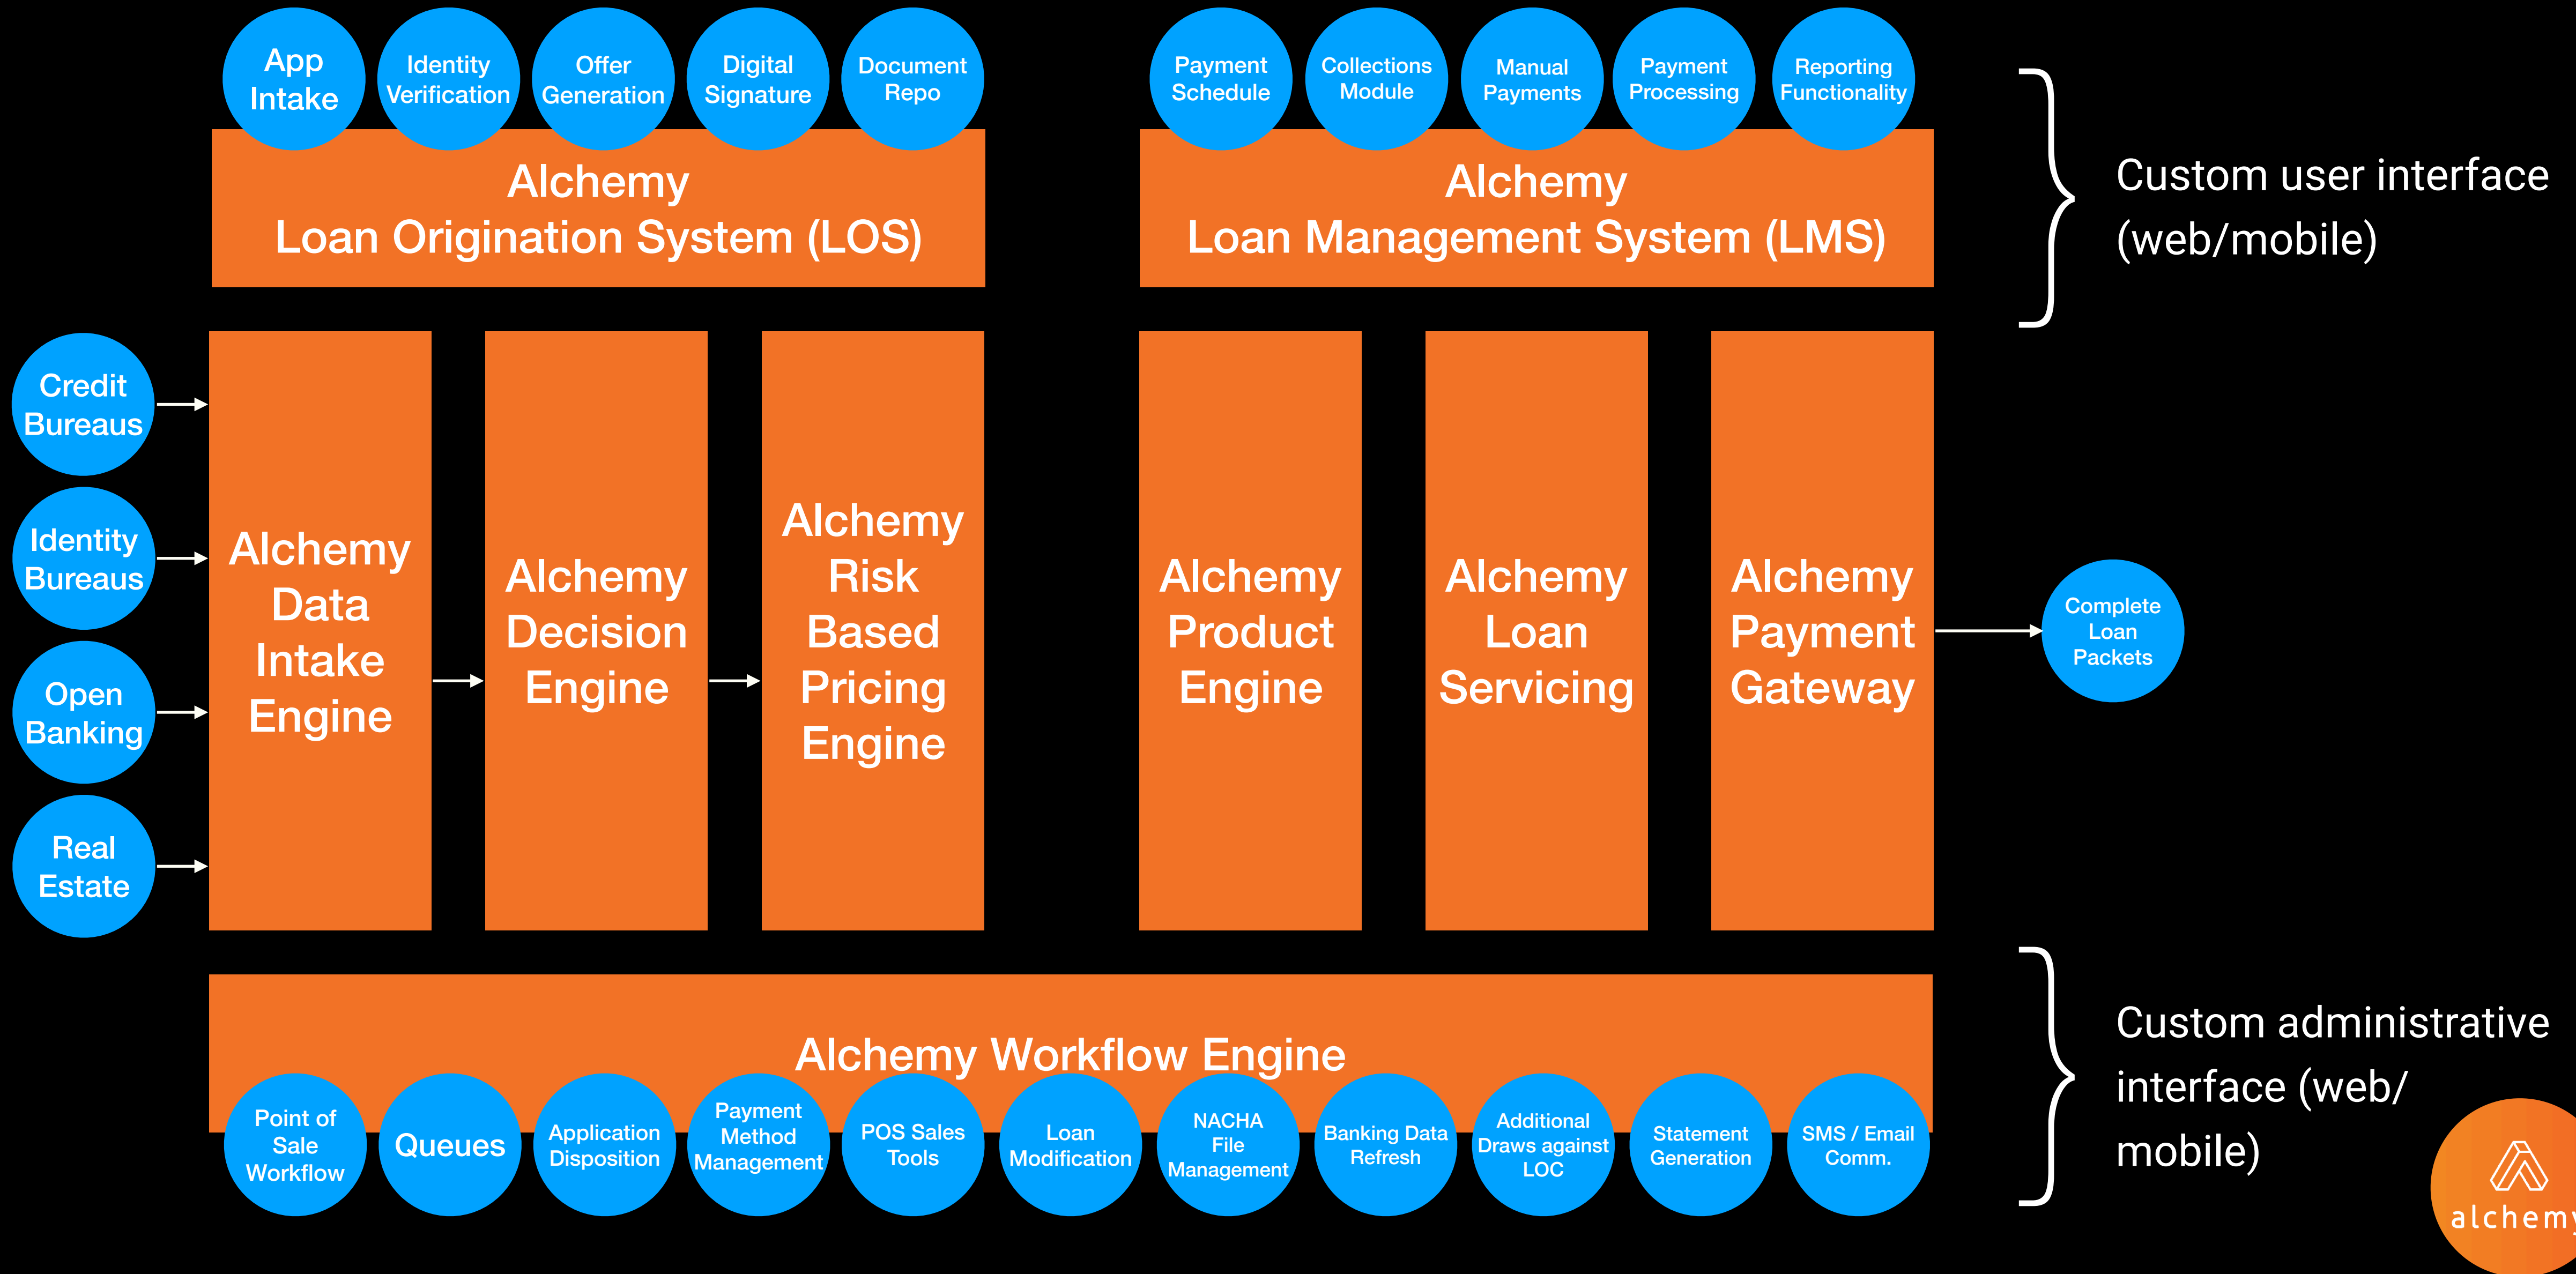

FinTech Infrastructure Company

Alchemy

Confidential

Alchemy's powerful **Point-of-Sale** and BNPL (**Buy Now Pay Later**) is built from ground up and complete customizable user / merchant experience

Alchemy Point of Sale and Buy Now Pay Later System Diagram

Alchemy Operating System Diagram

Call, Text, Email or Visit

400 Spectrum Center Drive
Suite 350
Irvine, **CA** 92618

732 East Utah Valley Drive
Suite 400
American Fork, **UT** 84003

5000 Legacy Drive
Suite 330
Plano, **TX** 75024