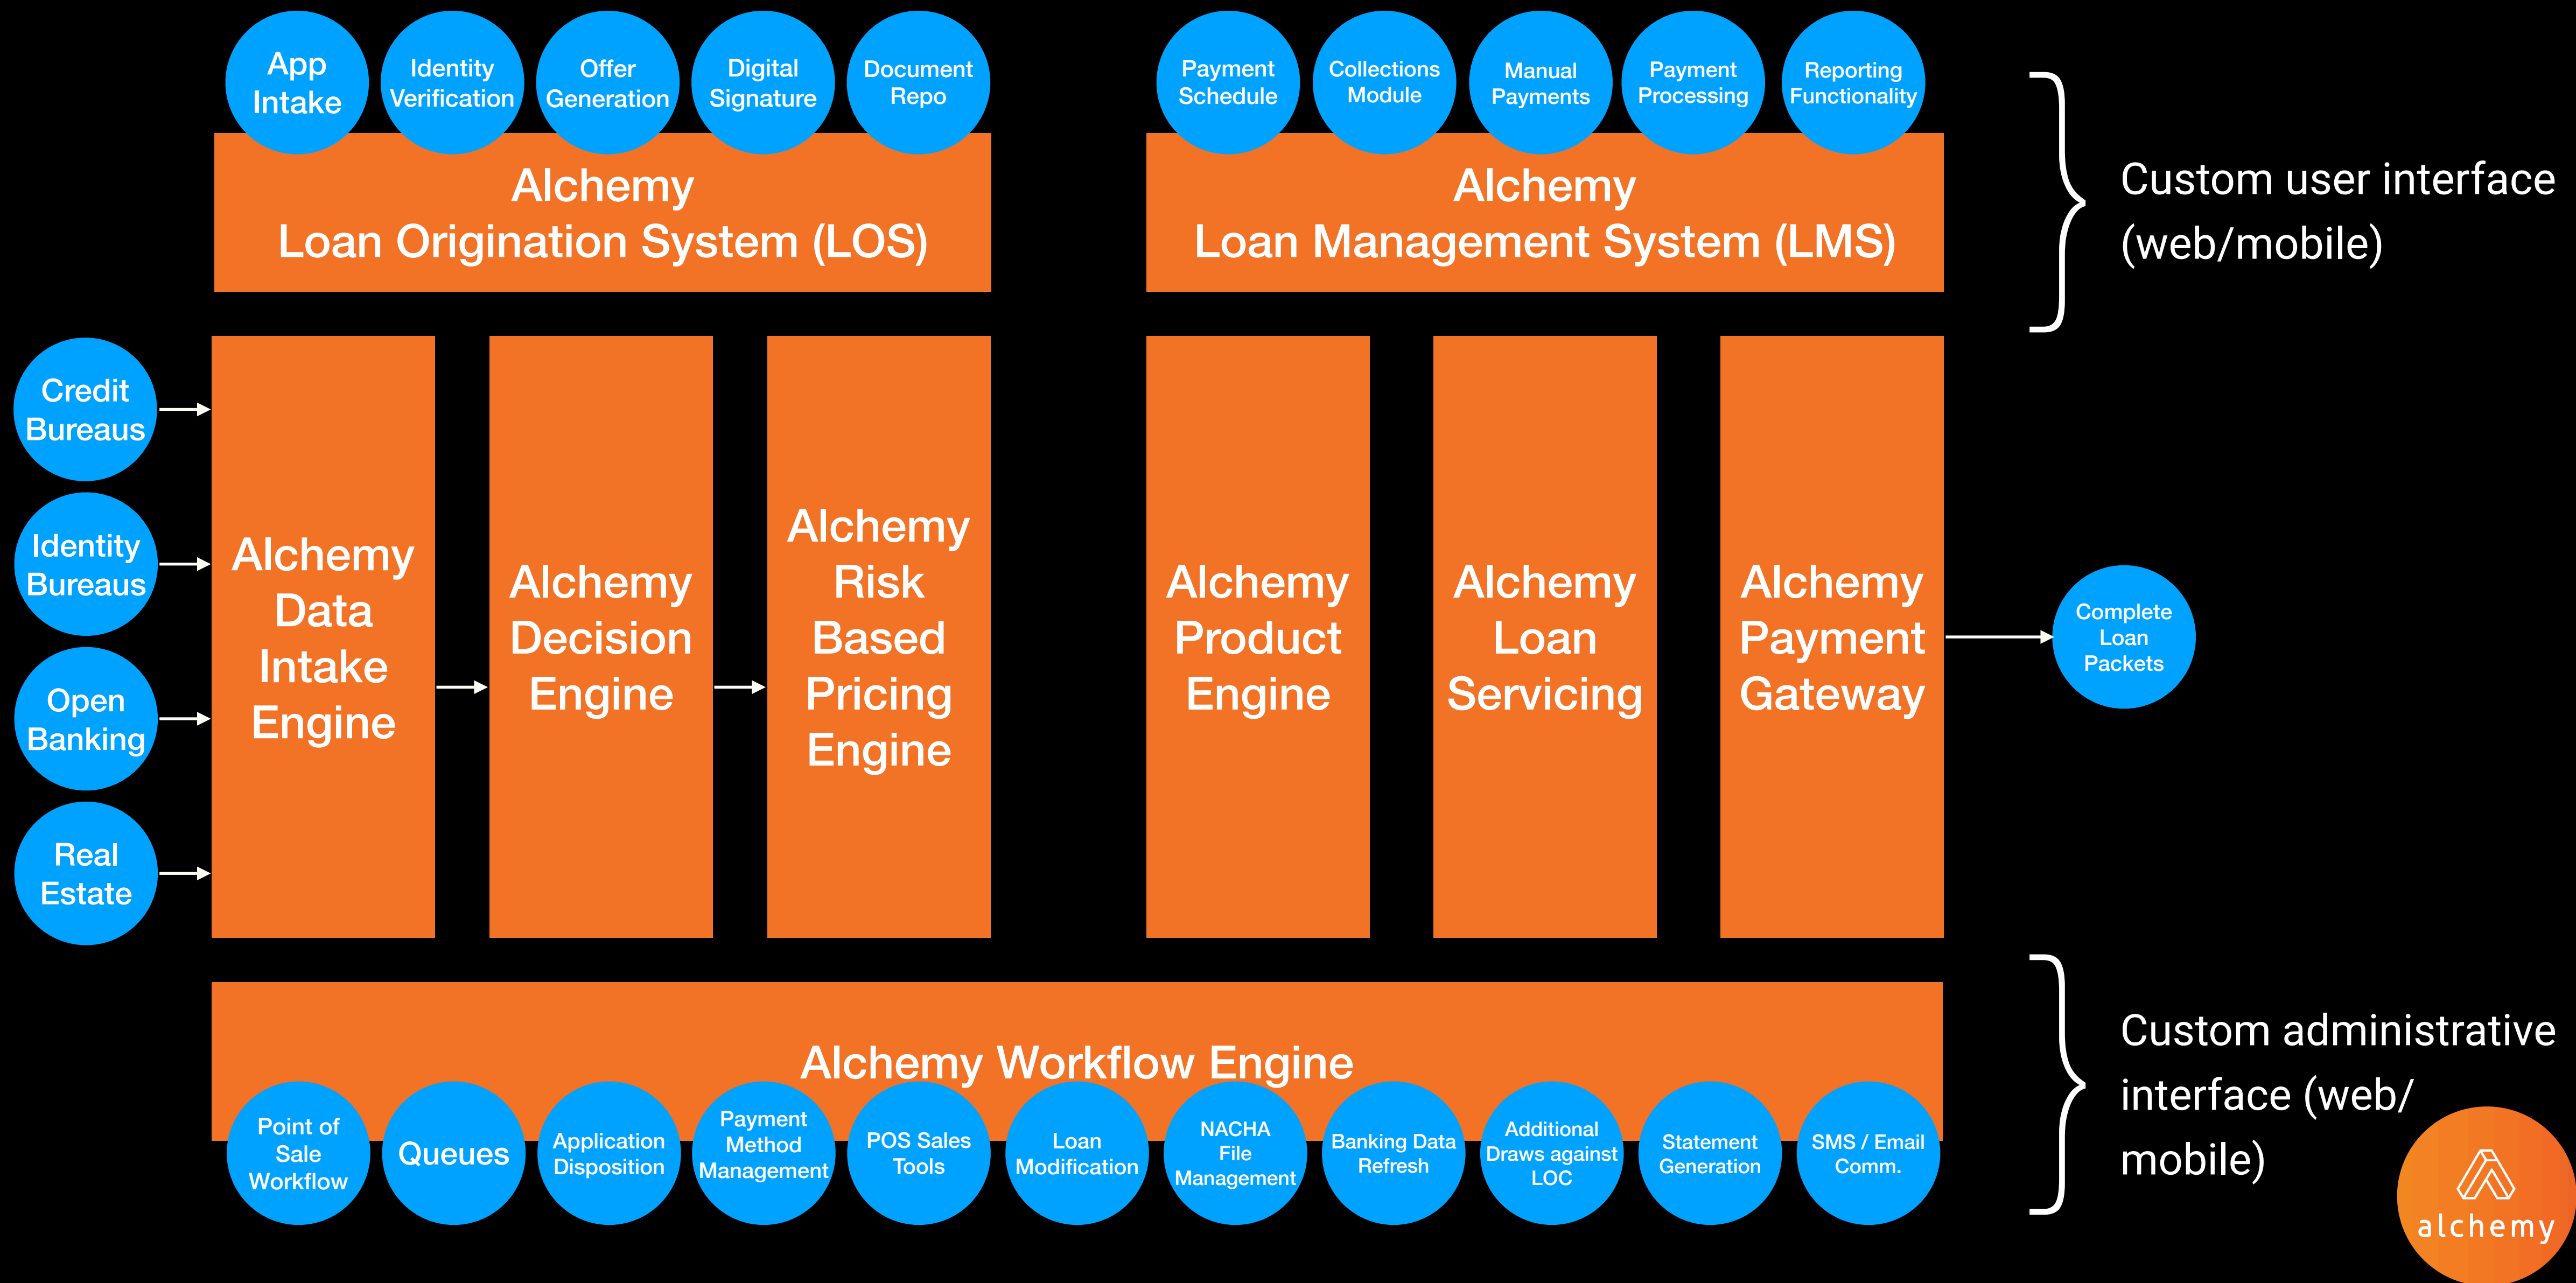

# Alchemy

Architecture Diagram

**Alchemy** employs **micro-services** architecture and modularizes all core components of our platform features.

Our platform is full customizable. You can use a little or as much as you need, from **full LOS/LMS** to **Alchemy A.I. Decision Engine.**

# Alchemy Lending Software Architectural Diagram